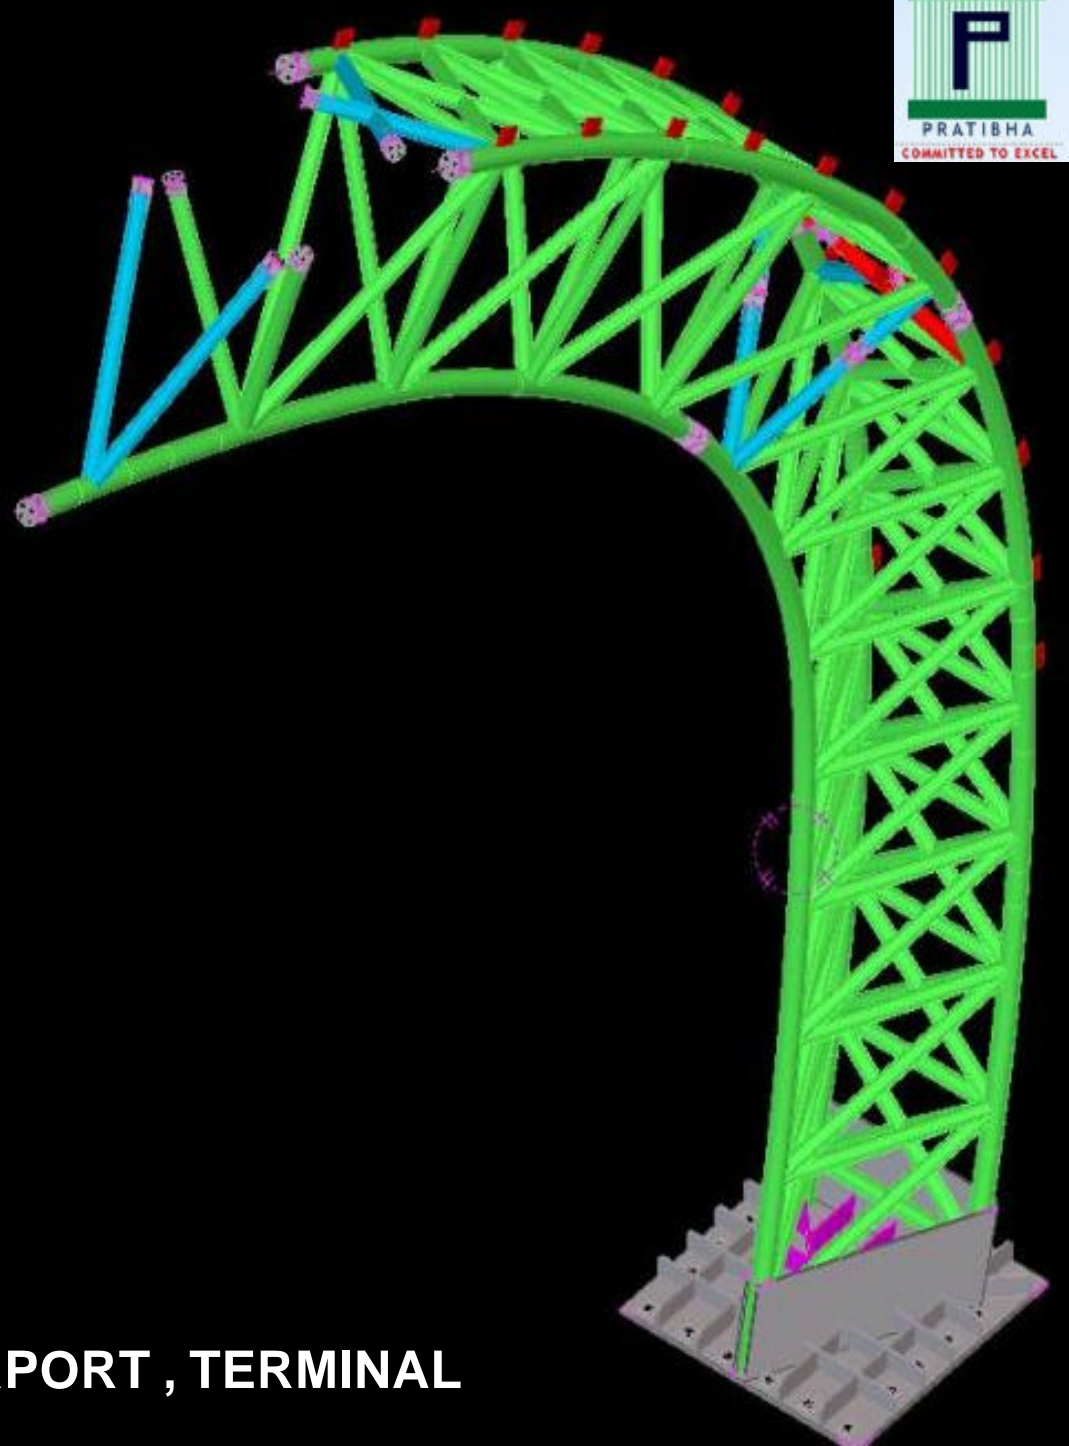

AMRITSAR AIRPORT , TERMINAL