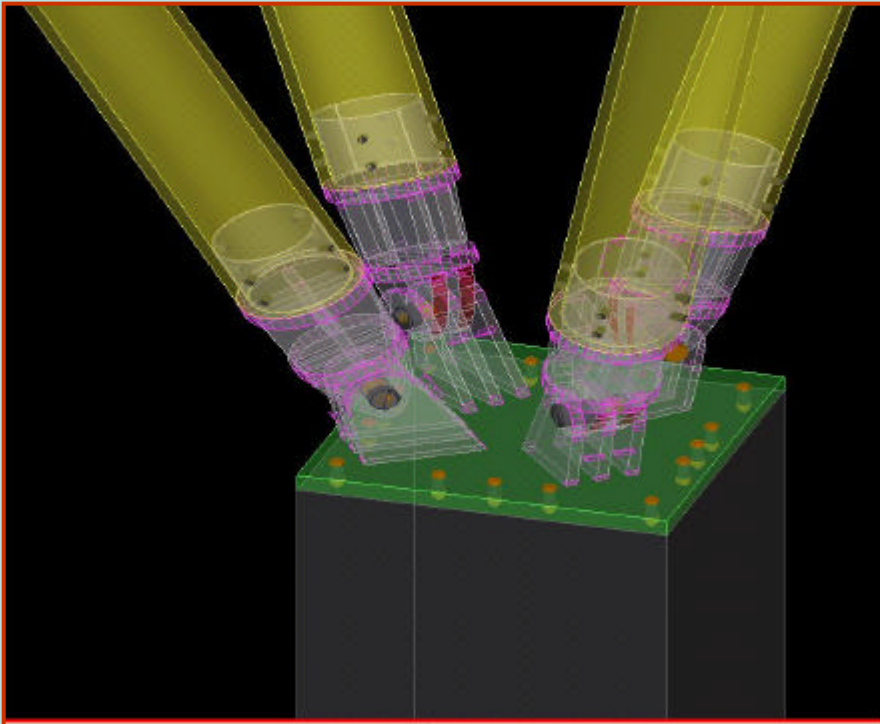

AHMEDABAD AIRPORT PHOTOGRAPHS

Concourse Purlin Erection

Concourse Truss Erection

Concourse Area Overview

AHMEDABAD AIRPORT , - SVPIA

THANK YOU

A silhouette of a large commercial airplane is shown from a rear-quarter perspective, flying towards the viewer. The aircraft is dark against a vibrant, orange and red sunset sky. The sun is a bright, glowing orb at the bottom center of the frame, partially obscured by the horizon. The overall mood is one of hope and new beginnings.